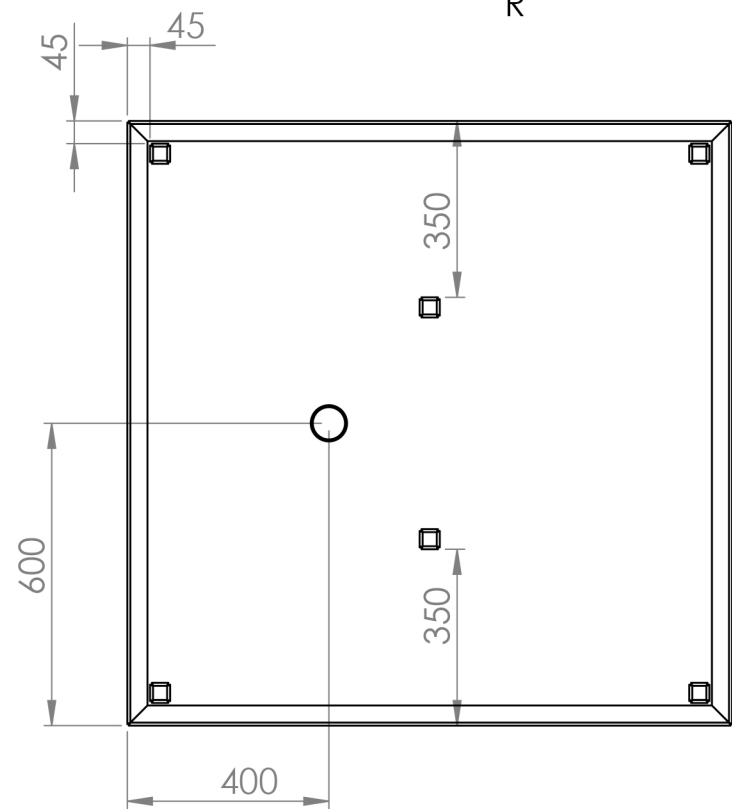

DETAIL A
SCALE 1 : 5

ITEM NO.	PART NUMBER	THICKNESS	DESCRIPTION	QTY.
1	CB11 Base	3mm	Corten	1
2	CB11 Cover	3mm	Corten	1

DRAWN	Joris Koppens	DATE	10-10-2019		TITLE:	CB11 1200x1200x400	
REVISION					Drawing.	CB11 1200x1200x400	A3
Color:		-	Mass (kg):	118.48	SCALE:1:15	SHEET 1 OF 12	